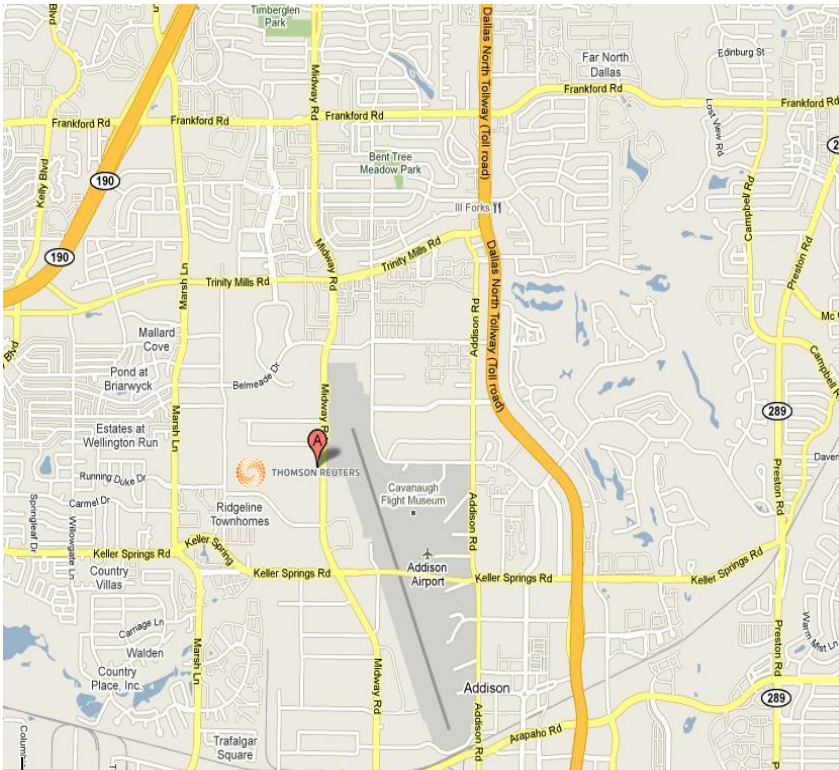

Thomson Reuters Map & Directions

2395 Midway Road, Carrollton, TX 75006

West side of Midway Road about 1 mile south of Trinity Mills and about 1/2 mile north of Keller Springs (the Western edge of the Toll Tunnel under Addison Airport). Notice the 4 digit address numbers on the West side of Midway and do not attempt to use the 5 digit address numbers on the East side of Midway Road as a guide!

Please wear your Toastmasters Badge if you have one from any source or any other name badge (e.g., the one you may wear for your job), to expedite entry for security purposes.

Sign visible from both directions on Midway Road:

Enter the property using the entrance closest to this sign and proceed west. Turn left into the parking lot after the speed bump. You may park in any available space, keeping in mind that you must enter the building through the entrance pictured below, also known as the main or A-Lobby entrance. Flag pole in foreground.