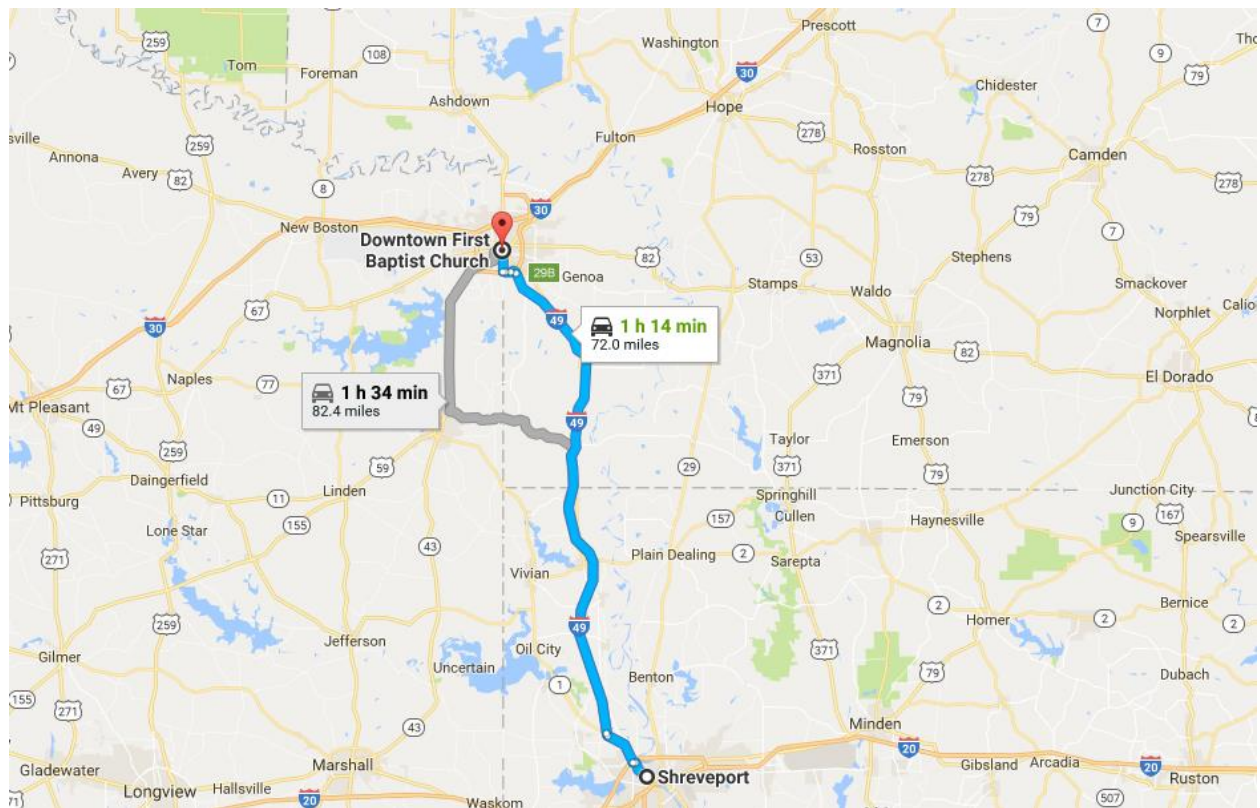

Location: Downtown First Baptist Church
401 Pine Street
Texarkana, TX

Registration: 11:00 AM
Contest Begins: 12:00 noon

Light refreshments will be served

**For more information contact:
Suzanne Scribner
ad12@d50toastmasters.org
cell:770-262-0140**

Directions from Shreveport

1 hour, 12 min (72.0 miles) via I-49 N

- Get on I-49 N
 - 12 min (7.5 mi)
- Follow I-49 N to State Line Rd in Texarkana. Take the South State Line Ave exit from AR-151 W
 - 51 min (61.5 mi)
- Continue on State Line Rd. Drive to Pine St in Texarkana
 - 6 min (2.9 mi)

Downtown First Baptist Church

401 Pine St, Texarkana, TX

Directions from Dallas

2 hours, 43 min (180 miles) via I-30E

- Get on I-30 E
- Follow I-30 E to Texarkana. Take the exit toward US-67/7th St from I-369/US-59 S
 - 2 h 30 min (176 mi)
- Follow W 7th St to Pine St
 - 8 min (3.3 mi)