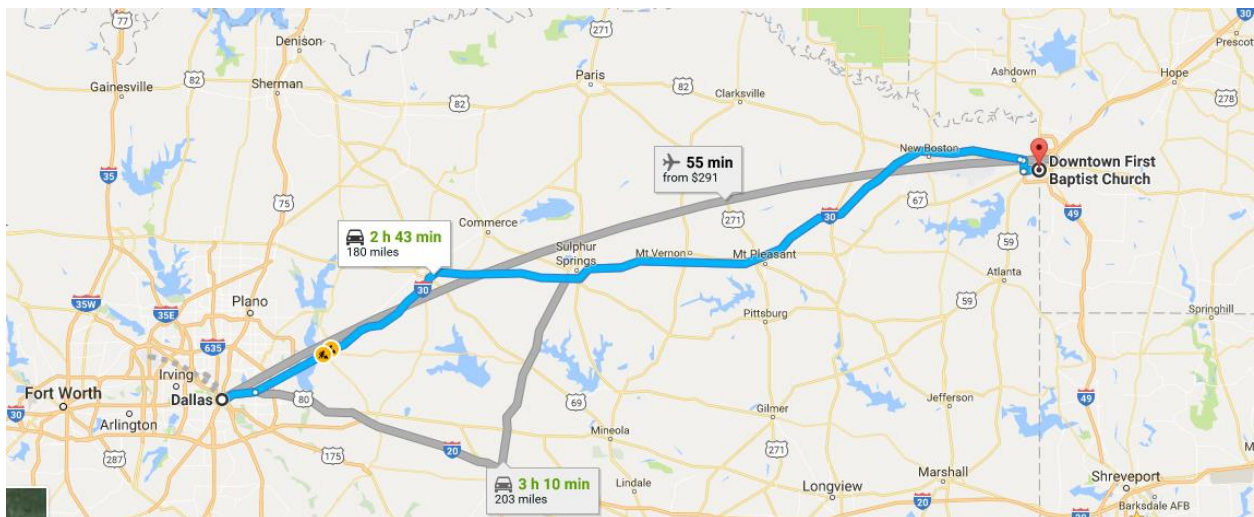

Directions from Dallas

2 hours, 43 min (180 miles) via I-30E

- Get on I-30 E
- Follow I-30 E to Texarkana. Take the exit toward US-67/7th St from I-369/US-59 S
  - 2 h 30 min (176 mi)
- Follow W 7th St to Pine St
  - 8 min (3.3 mi)

Downtown First Baptist Church

401 Pine St, Texarkana, TX 75501