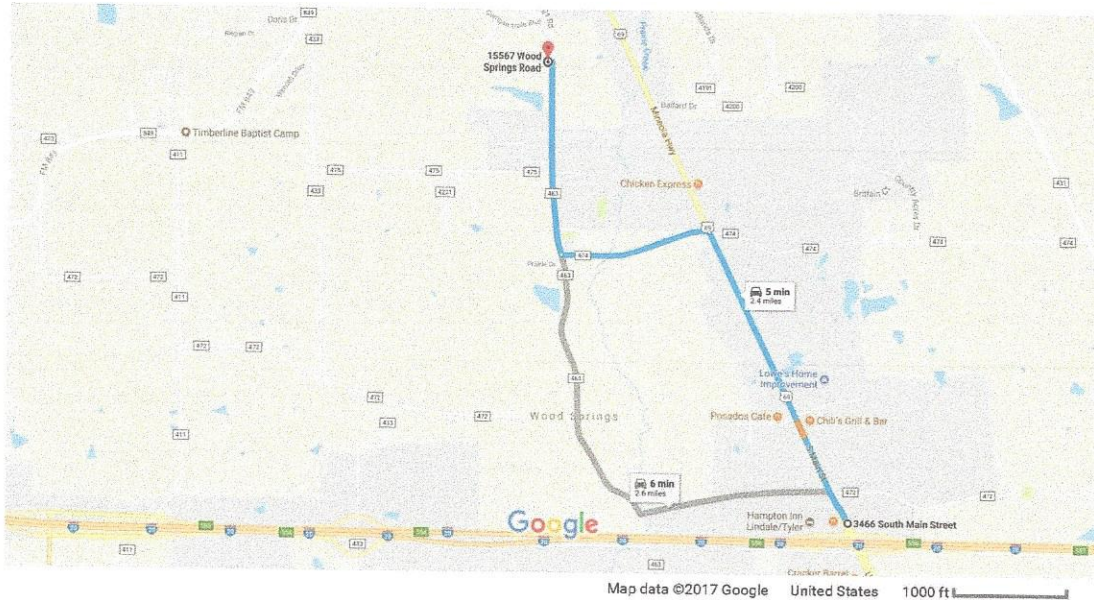

If you are coming to Lindale on Interstate 20 from either direction, take Lindale/Tyler Exit #556 and go North on Hwy 69. Take a left on CR 474 and then a right on CR463/Wood Springs Rd. Church is on the left approximately .7 mile.

8/9/2017

3466 S Main St, Lindale, TX 75706 to 15567 Wood Springs Rd, Lindale, TX 75771 - Google Maps

3466 S Main St, Lindale, TX 75706 to 15567 Wood Springs Rd, Lindale, TX 75771

Drive 2.4 miles, 5 min

3466 S Main St

Lindale, TX 75706

1. ↑ 1. Head northwest on US-69 N/S Main St toward County Rd 472 1.2 mi
2. ↙ 2. Turn left onto County Rd 474 0.5 mi
3. ↘ 3. Turn right onto Wood Springs Rd 0.7 mi
   📍 Destination will be on the left

15567 Wood Springs Rd

Lindale, TX 75771

These directions are for planning purposes only. You may find that construction projects, traffic, weather, or other events may cause conditions to differ from the map results, and you should plan your route accordingly. You must obey all signs or notices regarding your route.