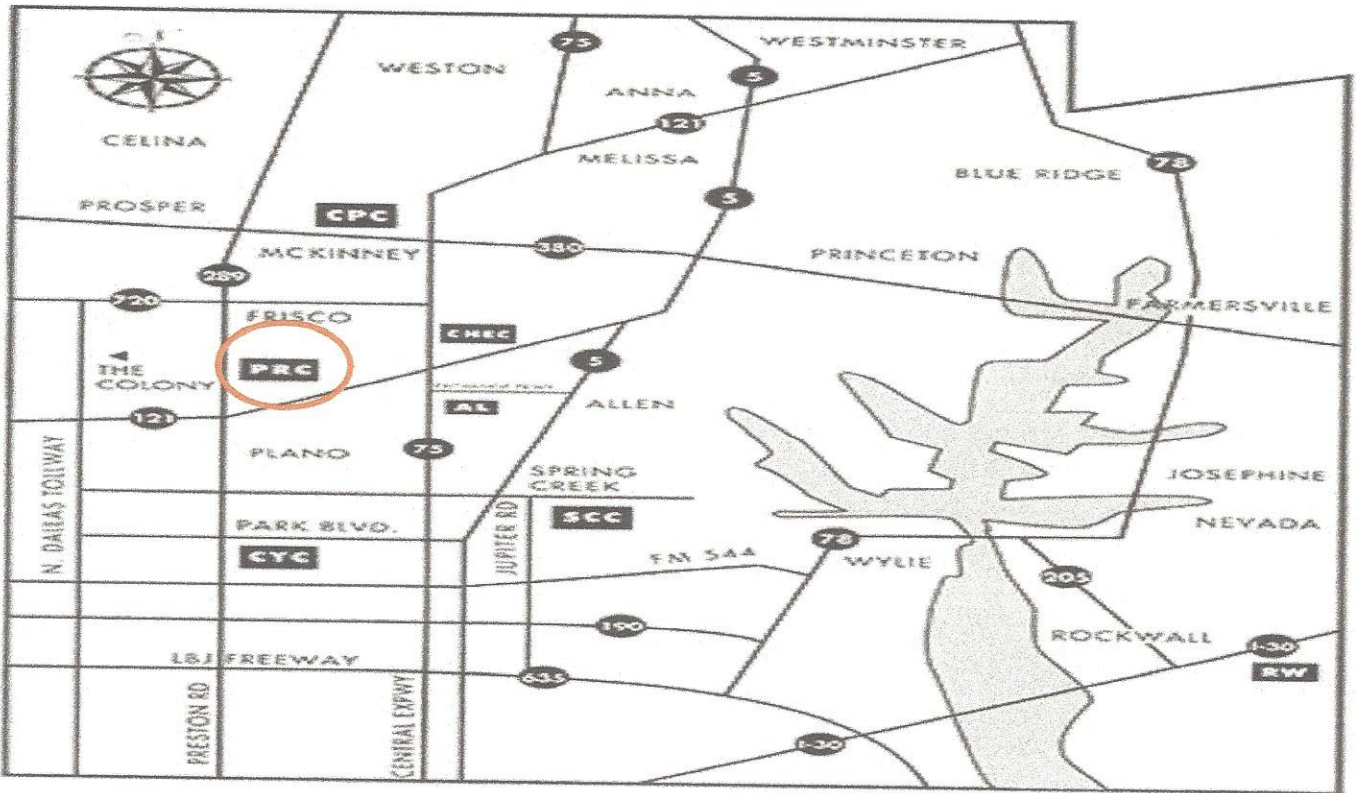

9700 Wade Blvd. Frisco, Texas

From 635 and Dallas North Toll:

Go **NORTH** on DNT to Lebanon exit. Take Lebanon exit and turn **Right** to Preston Road (289). Turn **LEFT** on 289 and travel to Wade Blvd. Turn **RIGHT** on Wade Blvd. Collin College will be on your **LEFT**.

From Sam Rayburn (121):

Either West or East Direction,: Travel to OHIO Dr. Take Ohio exit and go **NORTH** (left from the DNT or Right from SRT 121). Travel North on Ohio to WADE BLVD. Turn **LEFT** on to WADE BLVD and Collin College will be on your **Right**.