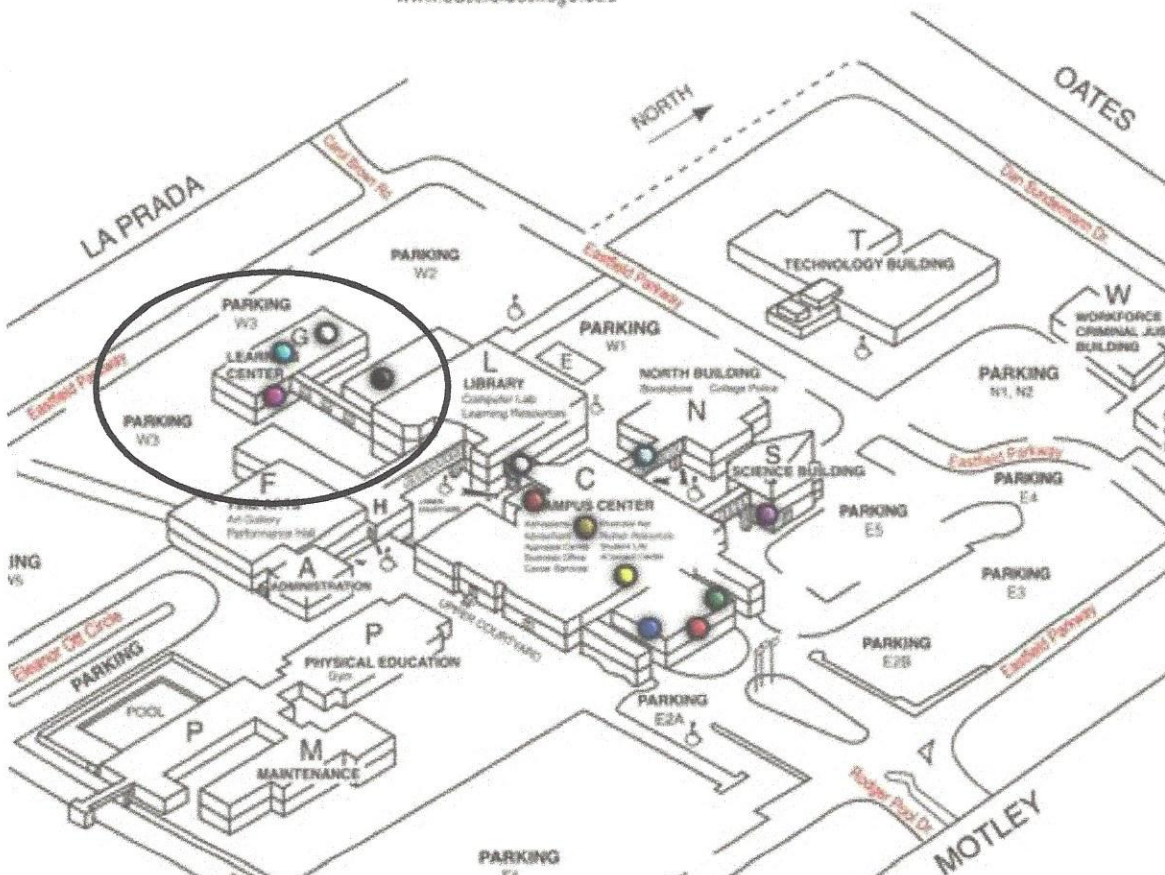

**Eastfield College**

**\*\*Motley Drive Exit off I-30\*\***

**Building "G", Community  
Rooms 101 and 102**

**Parking Lot 8 (Near soccer fields)**

### Eastfield College Campus Map

3737 Motley Drive, Mesquite, Texas 75150  
[www.eastfieldcollege.edu](http://www.eastfieldcollege.edu)

**Building "G"  
(Learning  
Center  
Building) is  
on Eastfield  
Parkway,  
toward the  
back of  
Campus,  
Parking in  
Lot "8"**