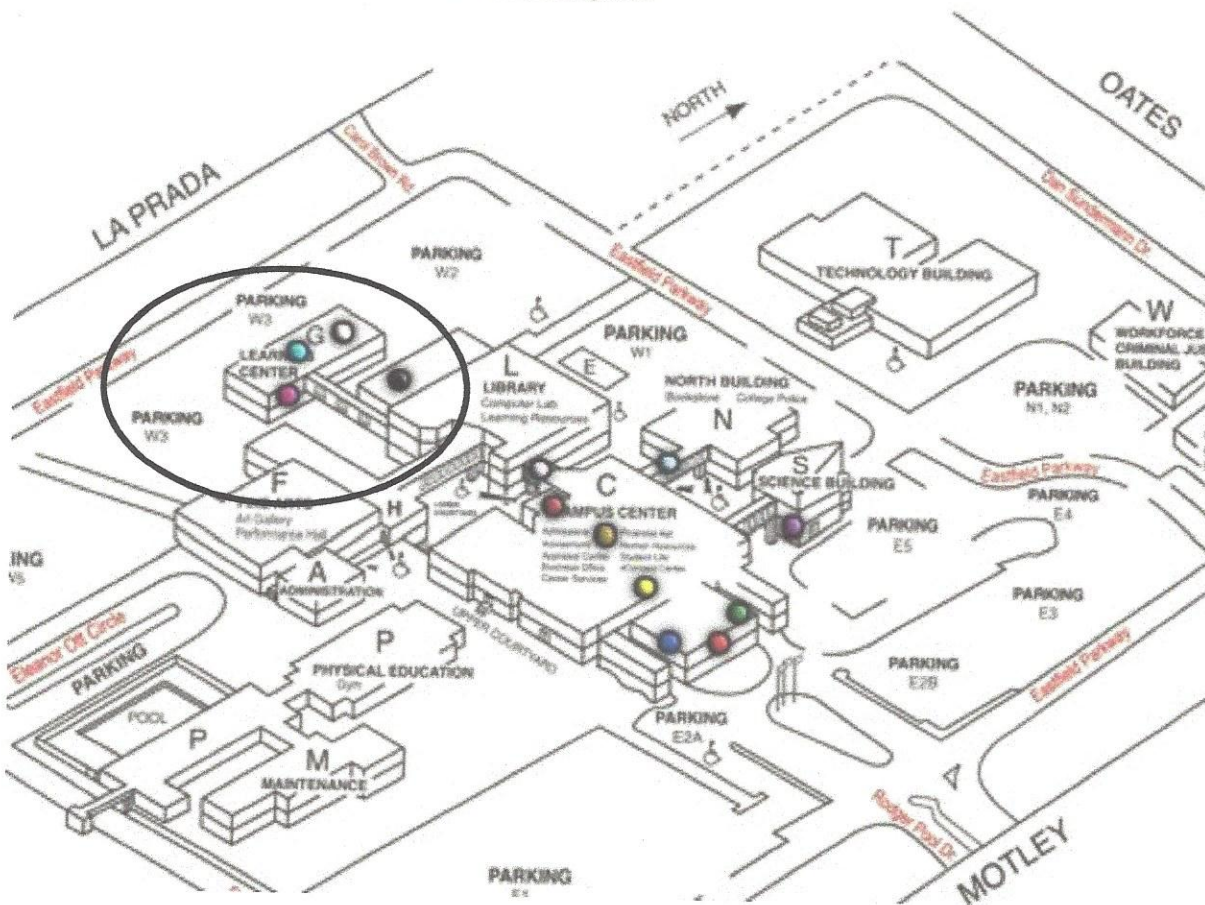

Time: Briefing at 8AM

Contest at 9AM

Location: Eastfield College – Bldg. “G” Rm 101 & 102

3737 Motley Drive

Mesquite, TX 75150

*For more information – Contest Chair: Tonja Armstrong
tla@armstrongsolutions.com or at (469) 831-9078*

**MAP TO Area 33 Speech Contest:
3737 Motley Drive, Mesquite, TX
75150**

Eastfield College

****Motley Drive Exit off I-30****

Building "G", Community

Rooms 101 and 102

Parking Lot 8 (Near soccer fields)

Eastfield College Campus Map

3737 Motley Drive, Mesquite, Texas 75150
www.eastfieldcollege.edu

**Building "G"
(Learning
Center
Building) is
on Eastfield
Parkway,
toward the
back of
Campus,
Parking in
Lot "8"**