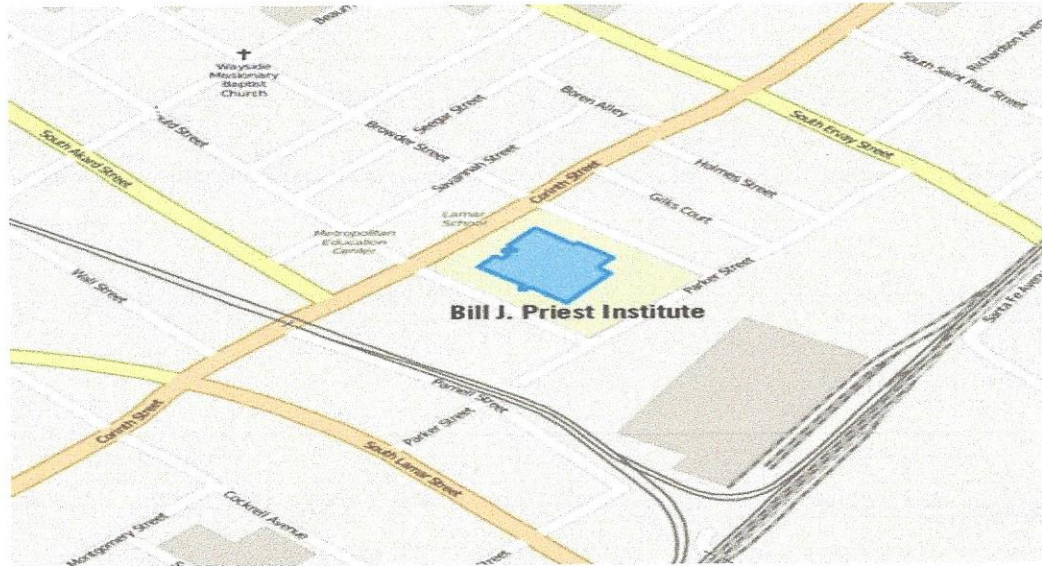

CONTACT CONTEST CHAIR — CELESTE BYRD

AD53@D50TOASTMASTERS.ORG (469)336-7559

Bill J. Priest Campus

1402 Corinth St., Dallas, TX 75215

From the North:

I-35E - Travel southbound on I-35E. Take exit 428 toward Riverfront Blvd. Turn left onto S. Riverfront Blvd. Turn left onto Corinth St. The Bill J. Priest building will be on your right. Turn right onto Gould St. for parking.

US-75 - Travel southbound on US-75. Take exit 285 toward Ross Ave. Turn right onto Ross Ave. Turn left onto N. Lamar St. (the fifth after Griffin St.). Turn left onto Corinth St. (about two miles on Lamar St.).

The Bill J. Priest building will be on your right. Turn right onto Gould St. for parking.

From the South:

I-35E - Travel northbound on I-35E N. Take exit 427C toward Cadiz St. Turn right onto S. Riverfront Blvd. Turn left onto Corinth St. The Bill J. Priest building will be on your right. Turn right onto Gould St. for parking.

I-45 - Travel northbound on I-45 N. Take exit 283A toward Lamar St. Keep left at the fork towards Lamar St. Turn left onto S. Lamar St. Turn right onto Corinth St. The Bill J. Priest building will be on your right.