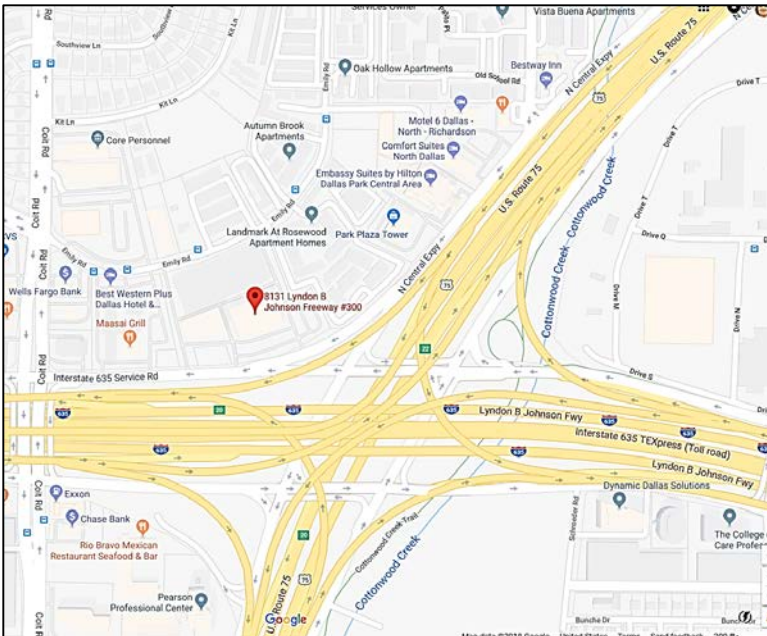

CREDIT UNION OF TEXAS DALLAS • CORPORATE OFFICE
8131 LBJ FREEWAY, SUITE 300 (COIT RD & 75 CENTRAL EXPWY)
DALLAS, TX 75251

AREA 43 PRESENTS
03.24.2018

**TABLETOPICS &
INTERNATIONAL SPEECH
CONTEST**

HEADLINERS
BCBSTX TOASTIES • PROSTMASTERS • REMARKABLE COMMUNICATORS
ROCKWELL COLLINS COMMUNICATORS CLUB • TEXINS TOASTMASTERS CLUB

FREE PARKING • FREE REFRESHMENTS • OPEN TO THE PUBLIC

DIRECTIONS

From Richardson / Plano

US-75 South >
Exit 22A towards Frontage Rd >
Merge onto North Central Expwy
– Slight Right >
Destination is on your right.

From North Dallas

Follow I-635 to LBJ Freeway >
Take Exit 19 from I-635 E. toward
Coit Rd >
Merge onto LBJ Freeway >
Turn left onto N Central Expwy >
Turn slight left toward I-635
Service Rd >
Turn left onto I-635 Service Rd >
Turn right >
Destination is on your right.

From Garland

Follow I-635 W to Exit 19B toward
Coit Rd >
Merge onto I-635 Service Rd >
Destination is on your right.