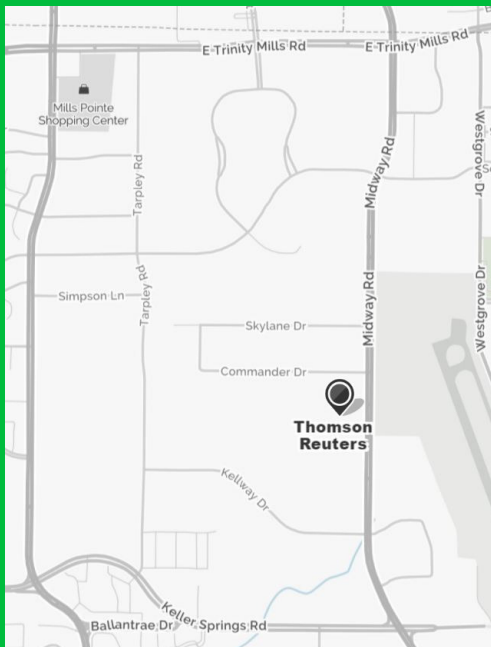

Area 63

Table Topics and International Speech Contest

THEME: LUCK OF THE TOASTMASTER

MARCH | 17 | 2018

THOMSON REUTERS, 2395 MIDWAY RD,
CARROLLTON, TX 75006

BRIEFING AT 11:00 AM | CONTEST STARTS 12:00 PM

MICHELLE PHILLIPS - 972.693.5454 | ANSH SHAH - 813.573.4741

E-MAIL: ANSHSHAH.UTDALLAS@GMAIL.COM

REFRESHMENTS WILL BE PROVIDED AND FREE PARKING

ENTER THROUGH THE GATE NOT FACING THE ROAD, LOCATED NEAR WATER FOUNTAINS

AREA 63 CONTEST DIRECTIONS
FROM PLANO:

HEAD SOUTH ON DALLAS NORTH TOLLWAY S. TAKE THE EXIT TOWARD FRANKFORD RD/TRINITY MILLS RD/WESTGROVE DR. TURN RIGHT ONTO TRINITY MILLS RD. TURN LEFT ONTO MIDWAY RD. YOU WILL SEE THOMSON REUTERS ON THE RIGHT SIDE.

FROM DALLAS:

HEAD NORTH ON DALLAS NORTH TOLLWAY N. TAKE THE EXIT TOWARD BELT LINE RD/ARAPAHO RD. TURN LEFT ONTO BELT LINE RD. TURN RIGHT ONTO MIDWAY RD. YOU WILL SEE THOMSON REUTERS ON THE LEFT SIDE.