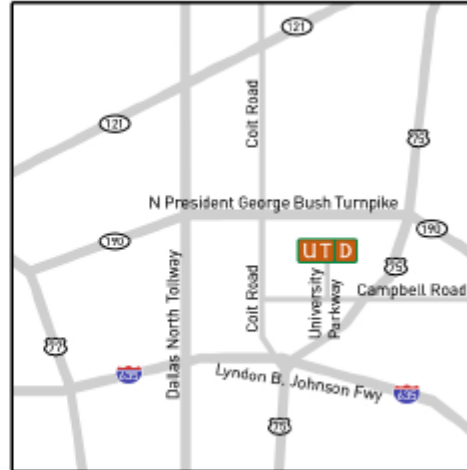

For more information call the main switchboard at 972 983-2111.

Physical Address   The University of Texas at Dallas
800 West Campbell Road
Richardson, TX 75080