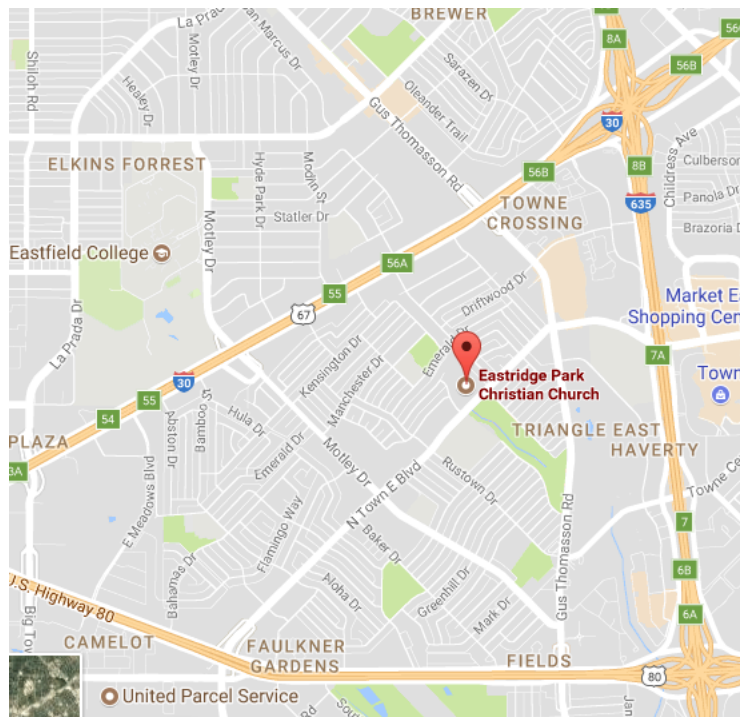

Contact Co-Chair or Chair at Metro@d50toastmasters.org or 513-253-1299 (text before calling).